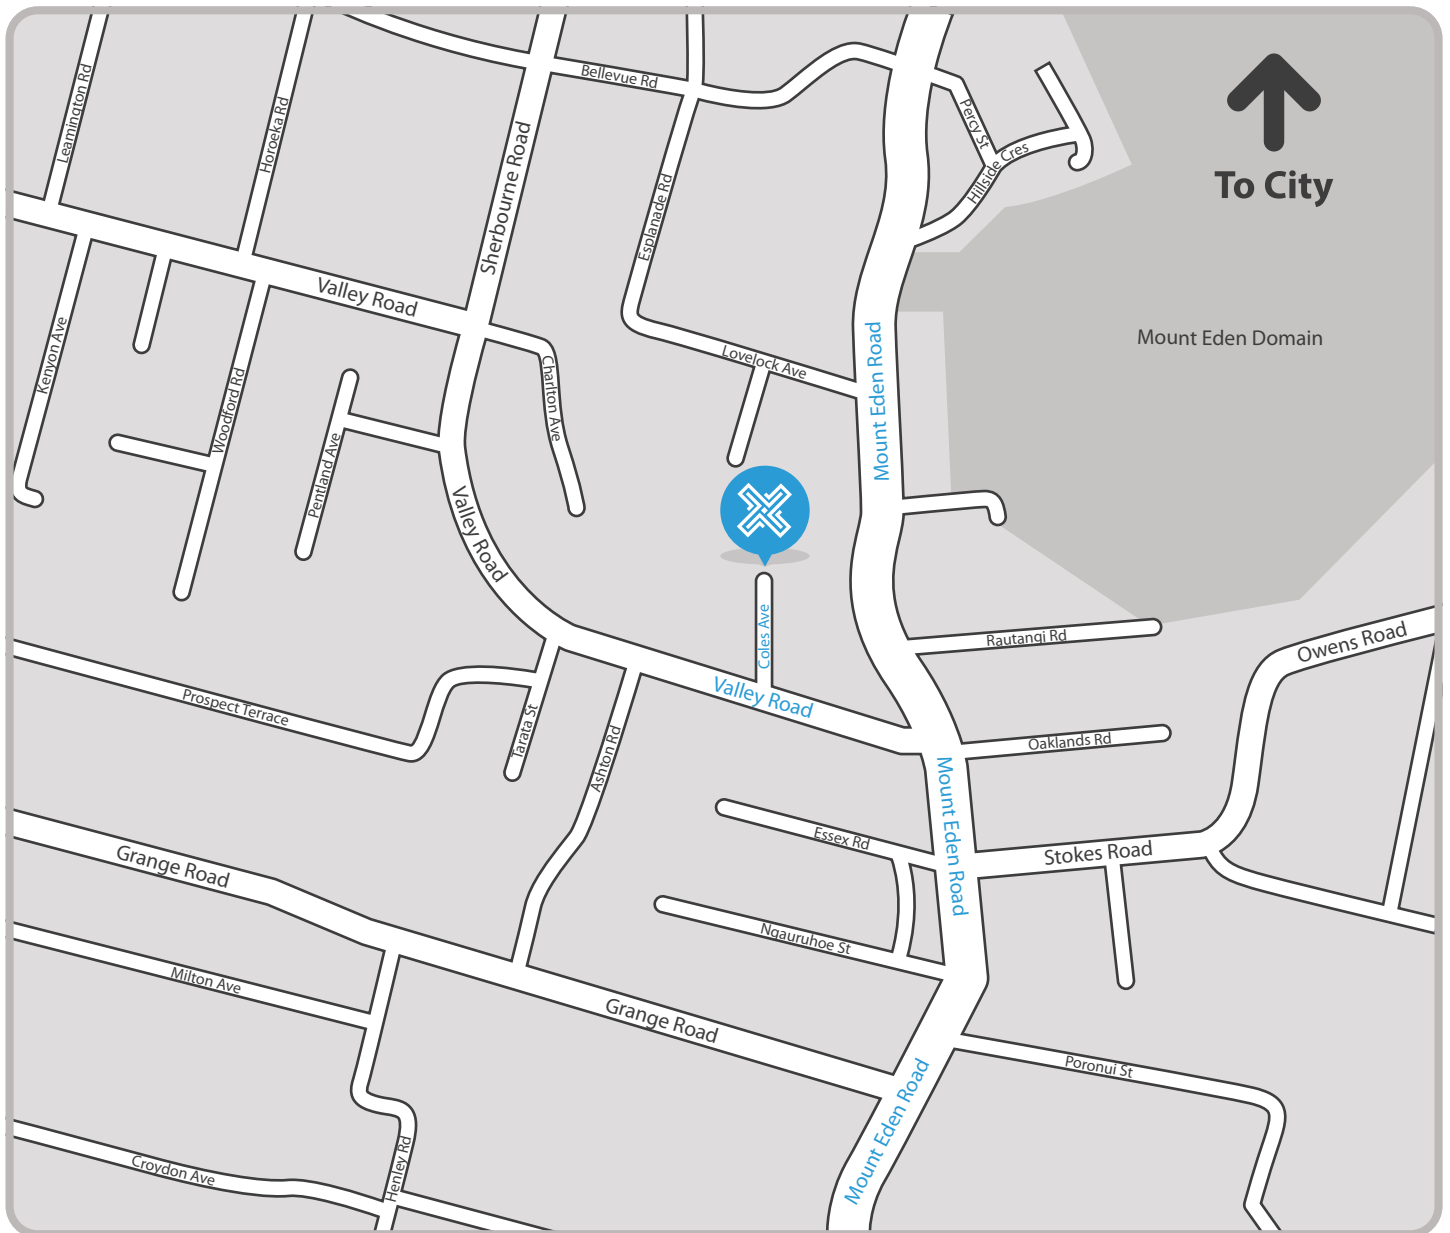

## Unit 17, 13 Coles Avenue, Mt Eden, Auckland

### Clinic Directions

1. Drive along **Mt Eden Rd** until you come to **Valley Rd**.
2. Turn into **Valley Rd** and go approximately 100 meters until you reach **Coles Avenue** on your right hand side.
3. You will see a sign THE STEEL WORKS at the entrance of **Coles Avenue**.
4. Drive all the way down the road (which looks like a drive way) until you reach the buildings.
5. Drive past all the buildings and around to the right hand side. We are located at Unit 17.

### Clinic Parking

- We have on site parking right outside Unit 17, with additional car parks allocated to us throughout the car park.
- Any car park with osteopath on it can be used. They are numbered 6, 7,8,14, 20 and 21.
- If the car parks are full, additional car parking is available on Valley Rd and Ashton Rd, with a one minute walk to the clinic.
- If you are unsure about the parking, please do not hesitate to ask at reception.